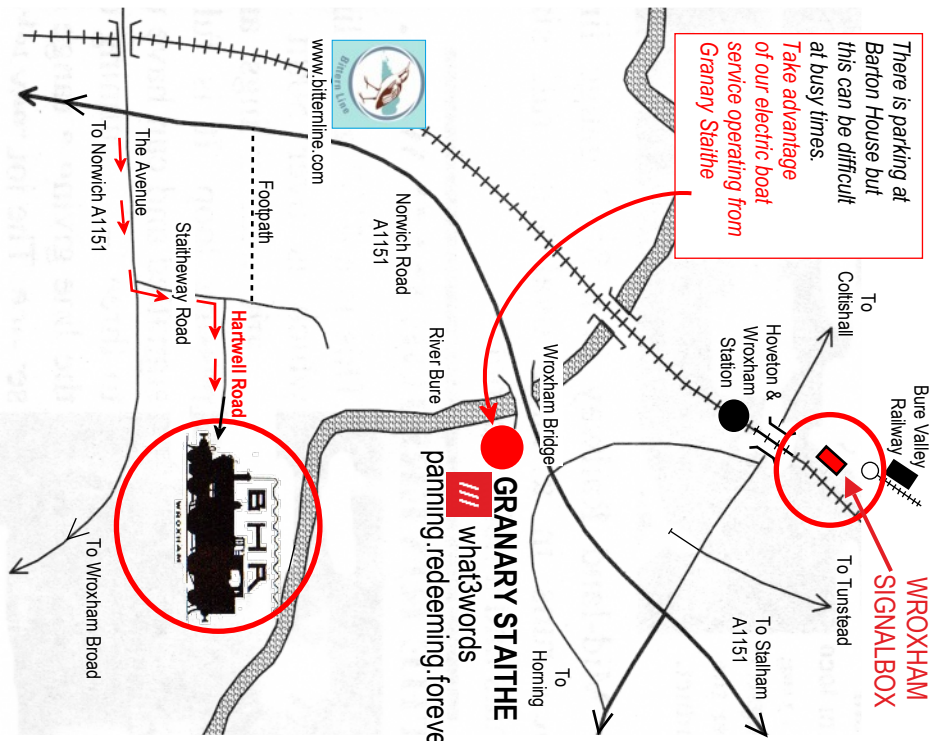

BHR, Hartwell Road, (off Staitheway Road)
The Avenue, WROXHAM. NR12 8TL

Enquiries ☎ 01603 782008
e-mail: enquiries@bhrw.org.uk
or visit www.bhrw.org.uk

[.com/bhrailway](https://www.facebook.com/bhrailway) [.com/BartonHouseRail](https://www.twitter.com/BartonHouseRail)

WHERE WE ARE

MAP

- 1 Entrance from Hartwell Rd.
 - 2 Car Park
 - 3 Museum Station
 - 4 Toilet
 - 5 Barton House (private)
 - 6 Wroxham Booking Office
 - 7 Station Canopy
 - 8 Mid-land Railway Station
 - 9 Honing East Signalbox (Wroxham BHR)
 - 10 Dickenson's liner
 - 11 Picnic Area
 - 12 Souvenir Sales
 - 13 Wroxham Station (BHR)
 - 14 Riverside East Station & Booking Office
 - 15 Riverside West Station
 - 16 Riverside West Booking Office
 - 17 Electric launch
- Stations
— Track
- - - Footpath
- - - Museum line under construction