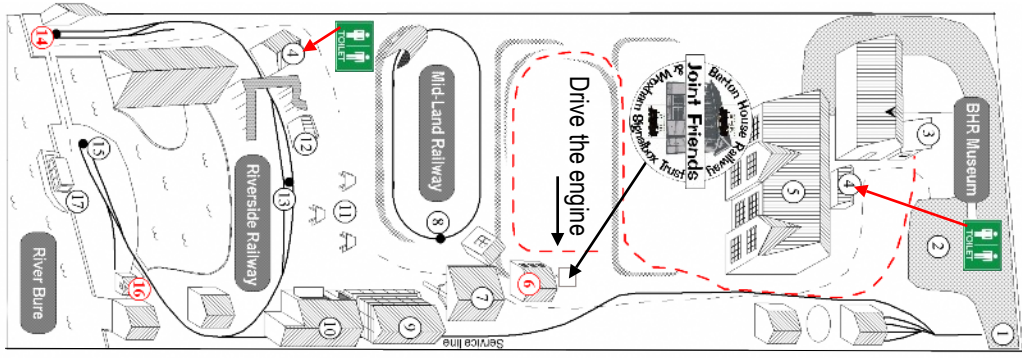

WHERE WE ARE

MAP

- 1 Entrance from Hartwell Rd.
 - 2 Car Park
 - 3 Museum Station
 - 4 Toilet
 - 5 Barton House (private)
 - 6 Wroxham Booking Office
 - 7 Station Canopy
 - 8 Mid-land Railway Station
 - 9 Honing East Signalbox (Wroxham BHR)
 - 10 Dickenson's liner
 - 11 Picnic Area
 - 12 Souvenir Sales
 - 13 Wroxham Station (BHR)
 - 14 Riverside East Station & Booking Office
 - 15 Riverside West Station
 - 16 Riverside West Booking Office
 - 17 Electric launch
- Stations
— Track
- - - Footpath
- - - Museum line under construction